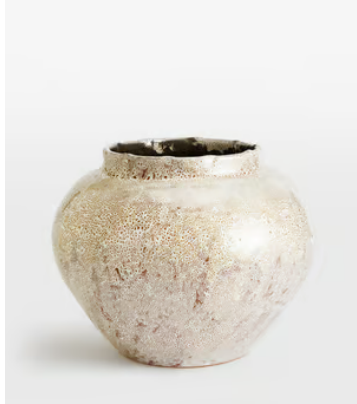

## Liliana Planter, Large

£150 Regular price

£128 Member price

Our large Liliana indoor planter is a great way to display large house plants, including Kentia palms and Chinese money plants. Inspired by the glazed pots seen at Soho House Barcelona, the planter has a large, rounded form with an earthy finish.

### Dimensions

**Dimensions:** H25 x W38 x D38cm / H9.8 x W15 x D15"

**Weight:** 7kg / 15.4lbs

**Packaged weight:** 7kg / 15.4lbs