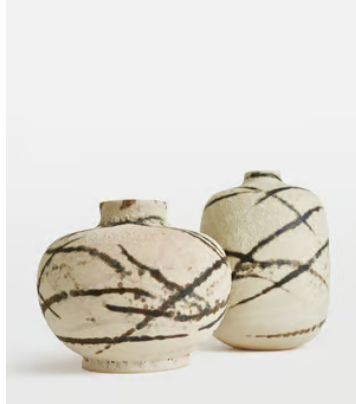

## Amelia Vase, Tall

~~£295~~ £145 Regular price

~~£251~~ £116 Member price

The tall Amelia ceramic vase is a distinctive home accessory, characterised by a hand-painted splatter design created by Thai artisans. Place it on a mantelpiece or shelf to bring the colours and patterns seen at White City House into your home.