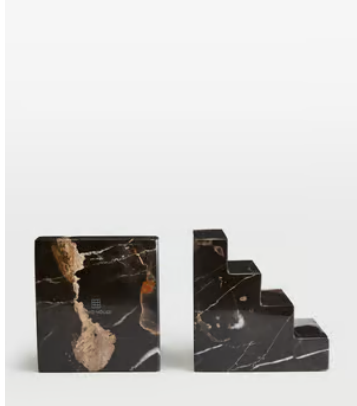

SOHO HOME

Turni Bookends

£160 Regular price

£136 Member price

These weighty bookends are made from a fine-grained, black Portoro marble, with origins in northern Italy. Formed into a sharp, structural shape, each one has distinctive, gold-tone veining, making it a one-of-a-kind piece. Use the bookends to stack and display your favourite novels, and to reference the decor seen at 180 House.