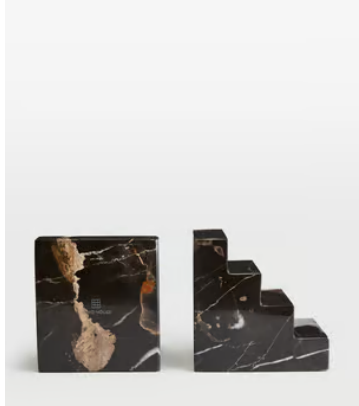

## Turni Bookends

£160 Regular price

£136 Member price

These weighty bookends are made from a fine-grained, black Portoro marble, with origins in northern Italy. Formed into a sharp, structural shape, each one has distinctive, gold-tone veining, making it a one-of-a-kind piece. Use the bookends to stack and display your favourite novels, and to reference the decor seen at 180 House.