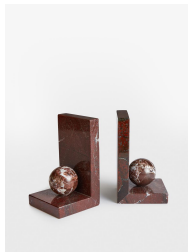

SOHO HOME

Prato Bookends

£160 Regular

£136 Membership

Product details

These weighty bookends are made from Rosso Levanto marble, recognised for its deep cherry-red tones, white veining and natural variations that make each piece entirely unique. A globe accent rests in the centre of each bookend to contrast the clean structure of the base. Use the bookends to stack and display your favourite novels, and to reference the decor seen at 180 House.

Dimensions

Product dimensions: H10.7 x W10.7 x D10.1cm / H4.2 x W4.2 x D4"

Product weight: 2kg / 4.4lbs

Packaged or boxed dimensions: H14 x W20 x D22cm / H5.4 x W8 x D8.7"

Packaged or boxed weight: 2kg / 4.4lbs