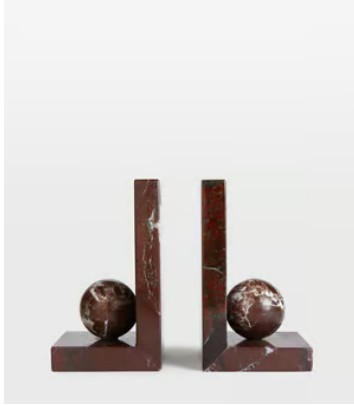

SOHO HOME

Prato Bookends

£160 Regular price

£136 Member price

These heavy bookends are made from Rosso Levanto marble, recognised for its deep cherry-red tones, white veining and natural variations that make each piece entirely unique. A globe accent rests in the centre of each bookend to contrast the clean structure of the base. Use the bookends to stack and display your favourite novels, and to reference the decor seen at 180 House.

Dimensions

Dimensions: H10.7 x W10.7 x D10.1cm / H4.2 x W4.2 x D4"

Weight: 2kg / 4.4lbs

Packaged dimensions: H14 x W20 x D22cm / H5.4 x W8 x D8.7"

Packaged weight: 2kg / 4.4lbs

Details

Assembly required: No