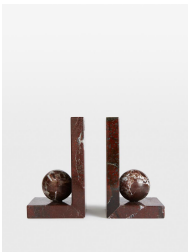

SOHO HOME

Prato Bookends

£160 Regular

£136 Membership

Product details

These weighty bookends are made from Rosso Levanto marble, recognised for its deep cherry-red tones, white veining and natural variations that make each piece entirely unique. A globe accent rests in the centre of each bookend to contrast the clean structure of the base. Use the bookends to stack and display your favourite novels, and to reference the decor seen at 180 House.

Dimensions

Product dimensions: H10.7 x W10.7 x D10.1cm / H4.2 x W4.2 x D4"

Product weight: 2kg / 4.4lbs

Packaged or boxed dimensions: H14 x W20 x D22cm / H5.4 x W8 x D8.7"

Packaged or boxed weight: 2kg / 4.4lbs