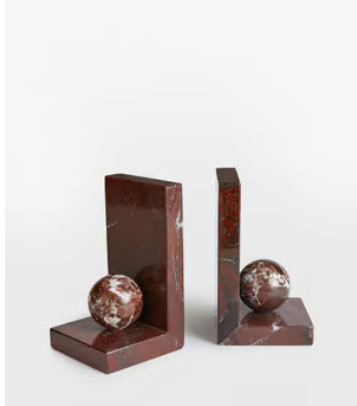

SOHO HOME

Prato Bookends

£160 Regular price

£136 Member price

These heavy bookends are made from Rosso Levanto marble, recognised for its deep cherry-red tones, white veining and natural variations that make each piece entirely unique. A globe accent rests in the centre of each bookend to contrast the clean structure of the base. Use the bookends to stack and display your favourite novels, and to reference the decor seen at 180 House.

Dimensions

Dimensions: H10.7 x W10.7 x D10.1cm / H4.2 x W4.2 x D4"

Weight: 2kg / 4.4lbs

Packaged dimensions: H14 x W20 x D22cm / H5.4 x W8 x D8.7"

Packaged weight: 2kg / 4.4lbs

Details

Assembly required: No