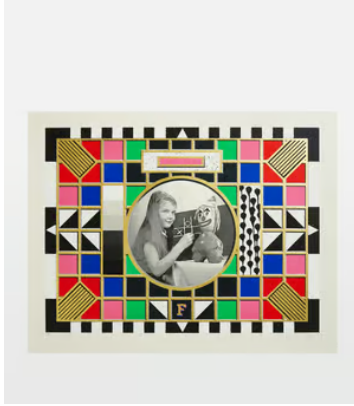

SOHO HOME

Test Card F Version Two by Archie Proudfoot

£495 Regular price

£421 Member price

Archie Proudfoot revisited the instantly recognisable sign he painted for White City House, based on the iconic BBC test card. The original work, Test Card F, hangs in the lobby of our west London House and is one of the first things you see as you walk through our doors.

Kate Bryan, Soho House's Head of Collections, says, 'Archie's work was easily one of the most popular pieces we've ever put in a House. We've had lots of TV personalities on the BBC talking to us about it. He's been able to make a new version with Jealous Gallery to create a fantastic finish. It's great for anyone who's interested in broadcasting, the history of modernism or loves White City House.'

Dimensions

Dimensions: H46 x W37 x D37cm / H18 x W15 x D15"

Weight: 1kg / 2.2lbs

Packaged weight: 1kg / 2.2lbs

Details

8 Colour Screenprint with 12 carat Gold Leaf Overlay on Somerset Satin White 410gsm Paper