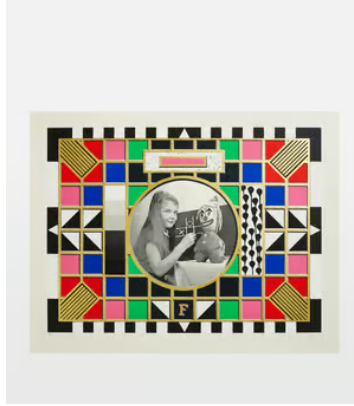

SOHO HOME

Test Card F Version Two by Archie Proudfoot

£495 Regular price

£421 Member price

Archie Proudfoot revisited the instantly recognisable sign he painted for White City House, based on the iconic BBC test card. The original work, Test Card F, hangs in the lobby of our west London House and is one of the first things you see as you walk through our doors.

Kate Bryan, Soho House's Head of Collections, says, 'Archie's work was easily one of the most popular pieces we've ever put in a House. We've had lots of TV personalities on the BBC talking to us about it. He's been able to make a new version with Jealous Gallery to create a fantastic finish. It's great for anyone who's interested in broadcasting, the history of modernism or loves White City House.'

Dimensions

Dimensions: H46 x W37 x D37cm / H18 x W15 x D15"

Weight: 1kg / 2.2lbs

Packaged weight: 1kg / 2.2lbs

Details

8 Colour Screenprint with 12 carat Gold Leaf Overlay on Somerset Satin White 410gsm Paper