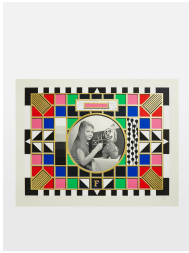

SOHO HOME

Test Card F Version Two By Archie Proudfoot

£495

Regular

£421

Membership

Product details

Archie Proudfoot revisited the instantly recognisable sign he painted for White City House, based on the iconic BBC test card. The original work, Test Card F, hangs in the lobby of our west London House and is one of the first things you see as you walk through our doors.

Dimensions

Product dimensions: H46 x W37 x D37cm / H18 x W15 x D15"

Product weight: 1kg / 2.2lbs

Packaged or boxed weight: 1kg / 2.2lbs

Details

8 Colour Screenprint with 12 carat Gold Leaf Overlay on Somerset Satin White 410gsm Paper
Please note that frame is not included.