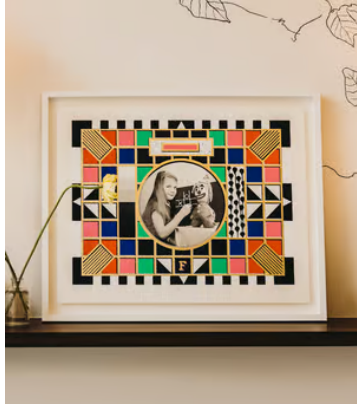

SOHO HOME

Test Card F Version Two by Archie Proudfoot

£495 Regular price

£421 Member price

Archie Proudfoot revisited the instantly recognisable sign he painted for White City House, based on the iconic BBC test card. The original work, Test Card F, hangs in the lobby of our west London House and is one of the first things you see as you walk through our doors.

Kate Bryan, Soho House's Head of Collections, says, 'Archie's work was easily one of the most popular pieces we've ever put in a House. We've had lots of TV personalities on the BBC talking to us about it. He's been able to make a new version with Jealous Gallery to create a fantastic finish. It's great for anyone who's interested in broadcasting, the history of modernism or loves White City House.'

Dimensions

Dimensions: H46 x W37 x D37cm / H18 x W15 x D15"

Weight: 1kg / 2.2lbs

Packaged weight: 1kg / 2.2lbs

Details

8 Colour Screenprint with 12 carat Gold Leaf Overlay on Somerset Satin White 410gsm Paper