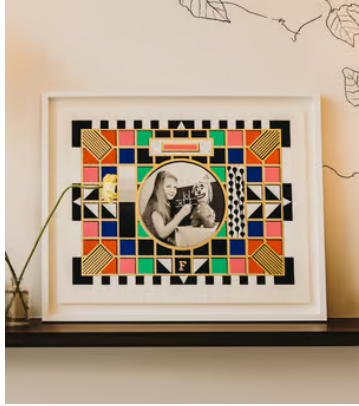

SOHO HOME

Test Card F Version Two by Archie Proudfoot

£495 Regular price

£421 Member price

Archie Proudfoot revisited the instantly recognisable sign he painted for White City House, based on the iconic BBC test card. The original work, Test Card F, hangs in the lobby of our west London House and is one of the first things you see as you walk through our doors.

Kate Bryan, Soho House's Head of Collections, says, 'Archie's work was easily one of the most popular pieces we've ever put in a House. We've had lots of TV personalities on the BBC talking to us about it. He's been able to make a new version with Jealous Gallery to create a fantastic finish. It's great for anyone who's interested in broadcasting, the history of modernism or loves White City House.'

Dimensions

Dimensions: H46 x W37 x D37cm / H18 x W15 x D15"

Weight: 1kg / 2.2lbs

Packaged weight: 1kg / 2.2lbs

Details

8 Colour Screenprint with 12 carat Gold Leaf Overlay on Somerset Satin White 410gsm Paper