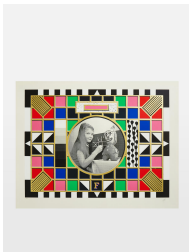

SOHO HOME

Test Card F Version Two By Archie Proudfoot

£495

Regular

£421

Membership

Product details

Archie Proudfoot revisited the instantly recognisable sign he painted for White City House, based on the iconic BBC test card. The original work, Test Card F, hangs in the lobby of our west London House and is one of the first things you see as you walk through our doors.

Dimensions

Product dimensions: H46 x W37 x D37cm / H18 x W15 x D15"

Product weight: 1kg / 2.2lbs

Details

8 Colour Screenprint with 12 carat Gold Leaf Overlay on Somerset Satin White 410gsm Paper
Please note that frame is not included.