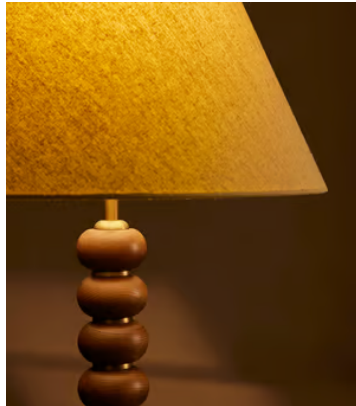

## Greyson Floor Lamp, Oak, Tall

£695 Regular price

£591 Member price

Originally designed for Soho House Rome, the Greyson floor lamp features a stacked, stained oak column with antique brass discs slotted in between for a contrasting finish. The classic floor lamp is complete with a slim, natural linen shade. Pair with our Greyson table lamp to mirror the cosy club spaces at Soho House Rome.