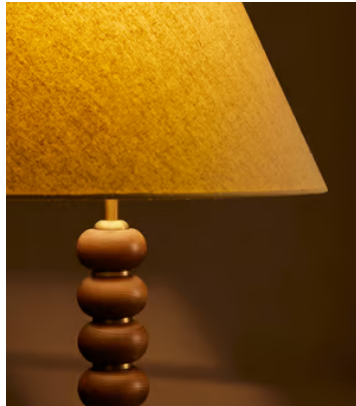

SOHO HOME

Greyson Floor Lamp, Oak, Tall

£795 Regular price

£676 Member price

Originally designed for Soho House Rome, the Greyson floor lamp features a stacked, stained oak column with antique brass discs slotted in between for a contrasting finish. The classic floor lamp is complete with a slim, natural linen shade. Pair with our Greyson table lamp to mirror the cosy club spaces at Soho House Rome.

Shop the Greyson Floor Lamp in **Cream**

Dimensions

Dimensions: H153.6 x W48 x D48cm / H60.6 x W18.9 x D18.9"

Weight: 10kg / 22lbs

Packaged dimensions: H86 x W51 x D55cm / H33.9 x W20.1 x D21.7"

Packaged weight: 10kg / 22lbs