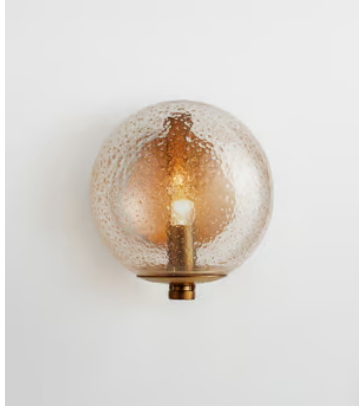

SOHO HOME

Eleni Wall Light, Flecked

£175 Regular price

£149 Member price

The Eleni wall light is a versatile lighting option crafted from clear glass, with gold-tone flecks for a hint of modern elegance. Inspired by the lighting curations in 180 House, the wall light is fixed onto an antique brass arm and can be styled two ways to suit your home.

Dimensions

Dimensions: H22 x W20 x D25cm / H8.7 x W7.9 x D9.8"

Weight: 2kg / 4.4lbs

Packaged dimensions: H38 x W32 x D27cm / H15 x W12.6 x D10.6"

Packaged weight: 2kg / 4.4lbs

Details

Assembly required: Yes, specialist