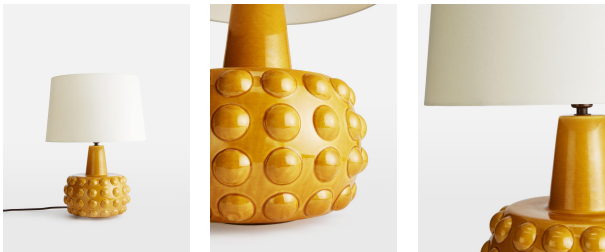

SOHO HOME

Faro Table Lamp, Mustard

£195 Regular

£156 Membership

Product details

The Faro ceramic table lamp is handcrafted in Portugal and characterised by a short, rounded base with oversized, dotted detail. Washed with an artisanal glaze, this dimmable lamp is complete with a soft, natural linen shade. Pair two together to create an ambient glow, reminiscent of the bedroom lamps in Soho House Rome.

Dimensions

Product dimensions: H37.5 x W26.8 x D26.8cm / H14.8 x W10.6 x D10.6"

Product weight: 2.43kg / 5.4lbs

Packaged or boxed dimensions: H50 x W30 x D30cm / H19.7 x W11.8 x D11.8"

Packaged or boxed weight: 5kg / 11lbs

Number of boxes: 2

* Box 1 : H30 x W25 x D25cm / H11.8 x W9.8 x D9.8"

* Box 2 : H35 x W40 x D40cm / H13.8 x W15.7 x D15.7"

Details

Bulb required: 1 / E27 / 6W Maximum

Bulb style: Tala 6W Globe LED