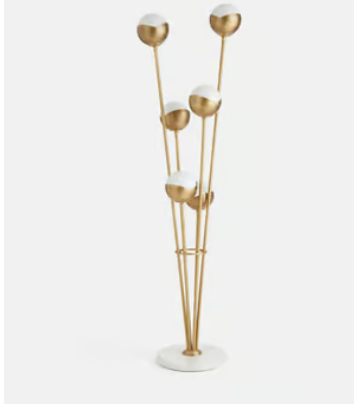

SOHO HOME

Seed Floor Lamp, White

~~£1,395~~ £695 Regular price

~~£1,186~~ £556 Member price

The lighting schemes in White City House and 180 House formed the inspiration for our Seed floor lamp, which features a cluster of bisected orbs connected to a solid brass frame. Also known as raw or uncoated brass, ours is brushed to give the lamp its antique aesthetic, and is left without a protective coating. It therefore ages over time and develops a beautiful patina that adds character to new and old homes alike. Grounded by a honed Italian marble base, this floor lamp serves as a versatile lighting option for both narrow hallways and expansive living areas.

Dimensions

Dimensions: H175 x W36 x D36cm / H68.9 x W14.2 x D14.2"

Weight: 18kg / 39.7lbs

Packaged dimensions: H176 x W46 x D47cm / H69.1 x W18.1 x D18.3"

Packaged weight: 18kg / 39.7lbs

Details

Bulb required: 6 / E14 Pygmy / 2W Max

Bulb style: Tala 2W Pygmy LED