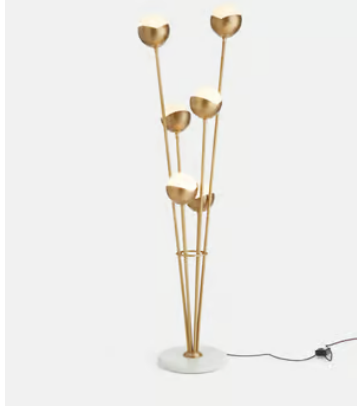

SOHO HOME

Seed Floor Lamp, White

~~£1,395~~ £695 Regular price

~~£1,186~~ £556 Member price

The lighting schemes in White City House and 180 House formed the inspiration for our Seed floor lamp, which features a cluster of bisected orbs connected to a solid brass frame. Also known as raw or uncoated brass, ours is brushed to give the lamp its antique aesthetic, and is left without a protective coating. It therefore ages over time and develops a beautiful patina that adds character to new and old homes alike. Grounded by a honed Italian marble base, this floor lamp serves as a versatile lighting option for both narrow hallways and expansive living areas.

Dimensions

Dimensions: H175 x W36 x D36cm / H68.9 x W14.2 x D14.2"

Weight: 18kg / 39.7lbs

Packaged dimensions: H176 x W46 x D47cm / H69.1 x W18.1 x D18.3"

Packaged weight: 18kg / 39.7lbs

Details

Bulb required: 6 / E14 Pygmy / 2W Max

Bulb style: Tala 2W Pygmy LED