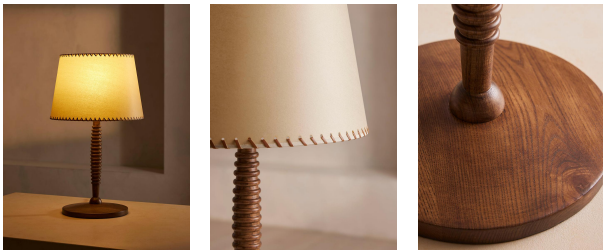

Bari Table Lamp

£225 Regular

£191 Membership

Product details

Featuring a turned solid oak, ridged base, the Bari table lamp features a parchment shade with hand-threaded leather stitching on the top and bottom rims. Emitting a softly diffused light, the lamp's understated design will suit both modern and traditional interiors. Pair with the Bari floor lamp to recreate the lighting at Soho House Hong Kong.

Dimensions

Product dimensions: H67 x W40 x D40cm / H27 x W15.7 x D15.7"

Product weight: 5kg / 11lbs

Packaged or boxed dimensions: H43 x W43 x D66cm / H16.9 x W16.9 x D26"

Packaged or boxed weight: 5kg / 11lbs