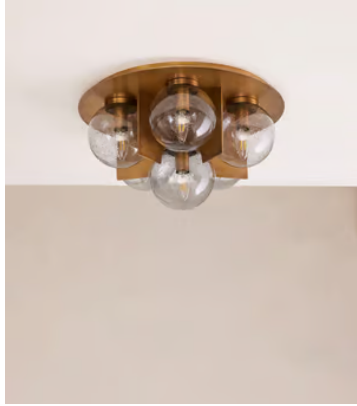

SOHO HOME

Lois Flush

£795 Regular price

£676 Member price

Our Lois flush light features six smoked bubble glass globes in a cluster formation, each intersected with plated antique brass panels. Inspired by White City House, it adds a vintage touch to either your dining room, living room or hallway, while emitting a warm and inviting glow. Ideal for smaller spaces and lower ceiling heights.

Bulb required: e27

Bulb style: e27

Bulb(s) included: No

Ceiling rose diameter: 43.4cm

Dimmable: Yes, please consult a qualified electrician regarding compatible bulbs for your dimmer switch system

Electrician required: Yes