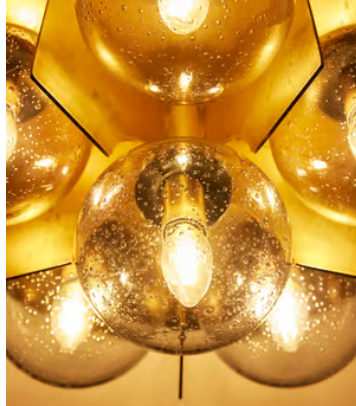

SOHO HOME

Lois Flush

£695 Regular price

£591 Member price

Our Lois flush light features six smoked bubble glass globes in a cluster formation, each intersected with plated antique brass panels. Inspired by White City House, it adds a vintage touch to either your dining room, living room or hallway, while emitting a warm and inviting glow. Ideal for smaller spaces and lower ceiling heights.