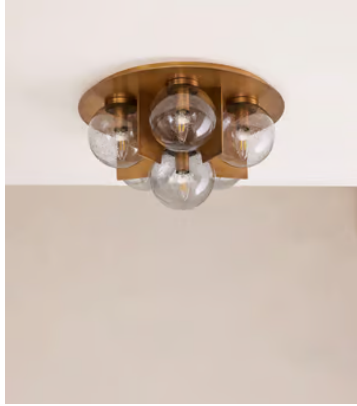

SOHO HOME

Lois Flush

£695 Regular price

£591 Member price

Our Lois flush light features six smoked bubble glass globes in a cluster formation, each intersected with plated antique brass panels. Inspired by White City House, it adds a vintage touch to either your dining room, living room or hallway, while emitting a warm and inviting glow. Ideal for smaller spaces and lower ceiling heights.

Bulb required: e27

Bulb style: e27

Bulb(s) included: No

Ceiling rose diameter: 43.4cm

Dimmable: Yes, please consult a qualified electrician regarding compatible bulbs for your dimmer switch system

Electrician required: Yes