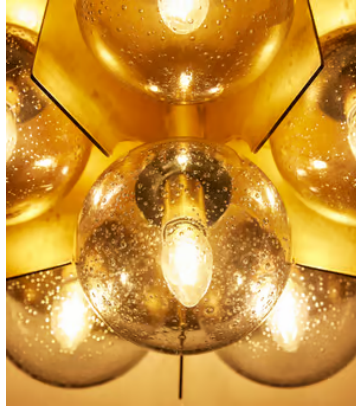

SOHO HOME

Lois Flush

£795 Regular price

£676 Member price

Our Lois flush light features six smoked bubble glass globes in a cluster formation, each intersected with plated antique brass panels. Inspired by White City House, it adds a vintage touch to either your dining room, living room or hallway, while emitting a warm and inviting glow. Ideal for smaller spaces and lower ceiling heights.