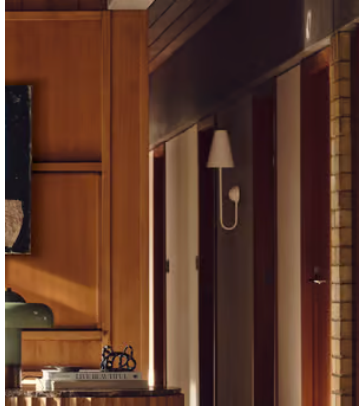

SOHO HOME

Aaron Wall Light

£295 Regular price

£251 Member price

The Aaron wall light takes inspiration from the sun-worn Bauhaus architecture in and around Soho House Tel Aviv, Jaffa. Its textural plastered finish is created by adding in gradual layers of putty and water-based paint. Designed to emit a cosy, ambient light with a tall lampshade, this style is ideal in narrower areas like a hallway for a warm welcome home.