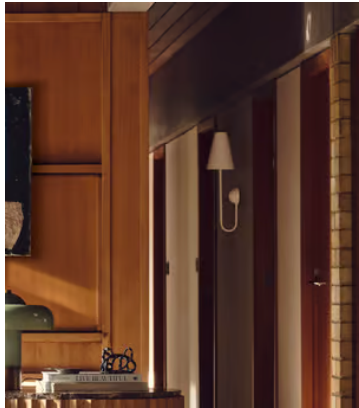

SOHO HOME

Aaron Wall Light

£225 Regular price

£191 Member price

The Aaron wall light takes inspiration from the sun-worn Bauhaus architecture in and around Soho House Tel Aviv, Jaffa. Its textural plastered finish is created by adding in gradual layers of putty and water-based paint. Designed to emit a cosy, ambient light with a tall lampshade, this style is ideal in narrower areas like a hallway for a warm welcome home.

Dimensions

Dimensions: H55 x W16 x D17.1cm / H21.7 x W6.3 x D6.7"

Weight: 1kg / 2.2lbs

Packaged dimensions: H26 x W52 x D42cm / H10.2 x W20.5 x D16.5"

Packaged weight: 1kg / 2.2lbs

Details

Assembly required: Yes