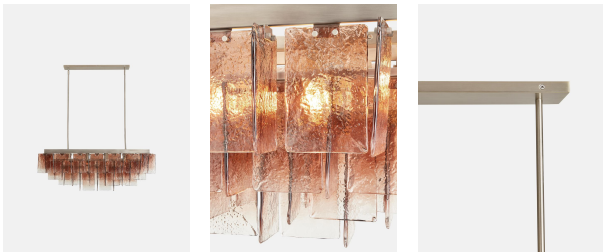

Elisa Chandelier

£1,595 Regular

£1,276 Membership

Product details

The Elisa chandelier will bring a sense of decoration to the simplest of rooms, without feeling intimidating. Designed to sit above a dining table with a nickel-finish frame, this rectangular lighting style echoes the 1970s-inspired interior of 180 House, where panels of light to dark textured glass are arranged in an intersection format. When grouped together, these panels create an ombre effect, resulting in a warmer lighting scheme for the home.

Dimensions

Product dimensions: H62 x W109 x D60cm / H24.4 x W42.9 x D23.6"

Product weight: 47kg / 103.6lbs

Packaged or boxed dimensions: H106 x W56 x D49cm / H41.7 x W22 x D19.3"

Packaged or boxed weight: 47kg / 103.6lbs