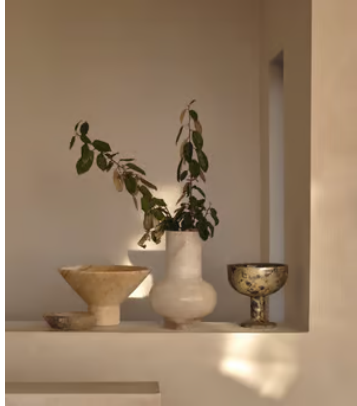

SOHO HOME

Ava Vase, Large

~~£595~~ £355 Regular price

~~£506~~ £284 Member price

Available in three different sizes, each watertight vase in the Ava range is hand-carved from translucent, alabaster stone with natural variations that make each piece entirely unique. When paired together, the Tapered, Bulb and Large Ava vases reference the curated decor displays seen at White City House.

Dimensions

Dimensions: H29.25 x W22.85 x D22.85cm / H11.5 x W9 x D9"

Weight: 8kg / 17.6lbs

Packaged dimensions: H40 x W31 x D31cm / H15.7 x W12.2 x D12.2"

Packaged weight: 8kg / 17.6lbs

Details

Assembly required: No