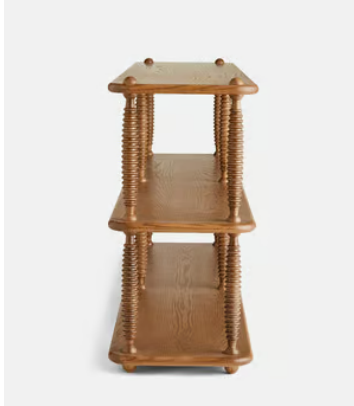

SOHO HOME

Cleo Shelving

\$1,995 Regular price

\$1,696 Member price

A low, free-standing silhouette carved from solid oak, designed to be used as shelving or as a room divider.

Inspired by the Bari floor lamp, which is seen illuminating the rooms and social spaces in Soho House Hong Kong, the Cleo shelving unit has the same turned spindle supports. Carved from solid oak, it's designed for displaying books, plants and other decorative items.

Dimensions

Dimensions: H81 x W180 x D40cm / H31.9 x W70.9 x D15.7"

Weight: 42kg / 92.6lbs

Packaged dimensions: H86 x W188 x D48cm / H33.9 x W74 x D18.9"

Packaged weight: 54kg / 119lbs

Details

Adjustable shelf?: No

Assembly required: No

Clearance: 26.4"

Feet: Plastic glide

Finish: Mid-tone Oak

Frame: Solid Red Oak

Material: Solid red oak and MDF

Removable legs: No

Shelf dimensions: H34 x W80 x D40cm