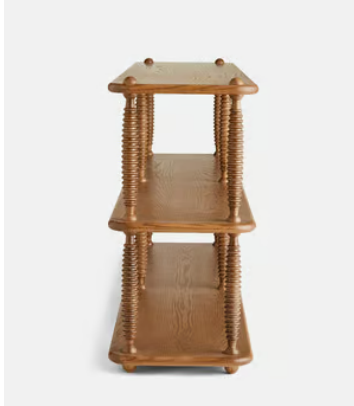

SOHO HOME

Cleo Shelving

£1,595 Regular price

£1,356 Member price

A low, free-standing silhouette carved from solid oak, designed to be used as shelving or as a room divider.

Inspired by the Bari floor lamp, which is seen illuminating the rooms and social spaces in Soho House Hong Kong, the Cleo shelving unit has the same turned spindle supports. Carved from solid oak, it's designed for displaying books, plants and other decorative items.

Dimensions

Product dimensions: H81 x W180 x D40cm / H31.9 x W70.9 x D15.7"

Product weight: 42kg / 92.6lbs

Packaged or boxed dimensions: H86 x W188 x D48cm / H33.9 x W74 x D18.9"

Packaged or boxed weight: 54kg / 119lbs

Clearance: 67cm

Feet: Plastic glide

Finish: Mid-tone Oak

Frame: Solid Red Oak

Material: Solid red oak and MDF

Removable legs: No

Shelf dimensions: H34 x W80 x D40cm