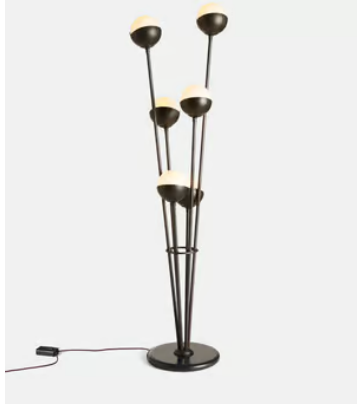

SOHO HOME

Seed Floor Lamp, Black

~~£1,395~~ £695 Regular price

~~£1,186~~ £556 Member price

The lighting schemes in White City House and 180 House formed the inspiration for our Seed floor lamp, which features a cluster of bisected orbs connected to a raw brass frame. Ours is brushed to give the lamp its antique aesthetic, and is left without a protective coating. It therefore ages over time and develops a beautiful patina that adds character to new and old homes alike. Grounded by a honed Italian marble base, this floor lamp serves as a versatile lighting option for both narrow hallways and expansive living areas.

Dimensions

Product dimensions: H175 x W36 x D36cm / H68.9 x W14.2 x D14.2"

Product weight: 18kg / 39.7lbs

Packaged or boxed dimensions: H176 x W46 x D47cm / H69.1 x W18.1 x D18.3"

Packaged or boxed weight: 18kg / 39.7lbs

Details

Bulb required: 6 / E14 Pygmy / 2W Max

Bulb style: Tala 2W Pygmy LED