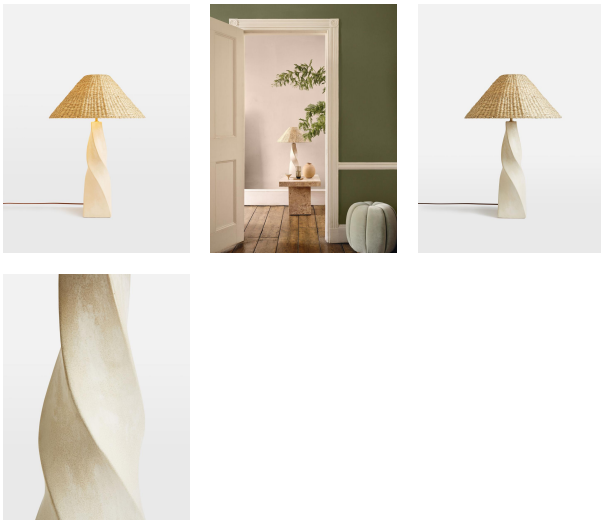

Details

Assembly required: Yes

Base dimensions: H44 x W13 x D13cm

Bulb required: 1 / E27 / 6W Maximum

Bulb style: Tala 6W Globe LED

Bulb(s) included: No

Cable length: 180cm

Care instructions: Clean with a soft dry cloth only. Do not use polishing agents, harsh chemicals or abrasive cleaners as they may damage the finish.

Always switch off the electricity supply before cleaning.

Dimmable: Yes, all portable lighting comes

Electrician required: No

Lighting Certification UK: CE

Shade dimensions: H22 x W33 x D33cm

Voltage: 220-240V