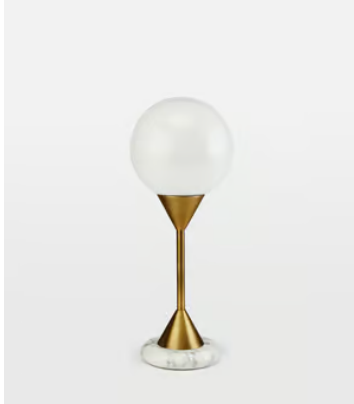

SOHO HOME

Spindle Table Lamp, Large

~~£295~~ £220 Regular price

~~£251~~ £176 Member price

The large Spindle table lamp is a structural piece, made from white marble and plated antique brass with a white glass orb. Place it on a desk or side table to recreate the ambient glow in the club spaces at White City House.

Dimensions

Dimensions: H38.5 x W15 x D15cm / H15.2 x W5.9 x D5.9"

Weight: 2kg / 4.4lbs

Packaged dimensions: H52 x W38 x D39cm / H20.5 x W15 x D15.4"

Packaged weight: 2kg / 4.4lbs

Details

Base dimensions: H39 x W15 x D15cm

Bulb required: 1/ E14 / 4W Maximum

Bulb style: Tala 4W Candle LED

Cable length: 180cm

Shade dimensions: H14.5 x W15 x D15cm

Voltage: 220-240V