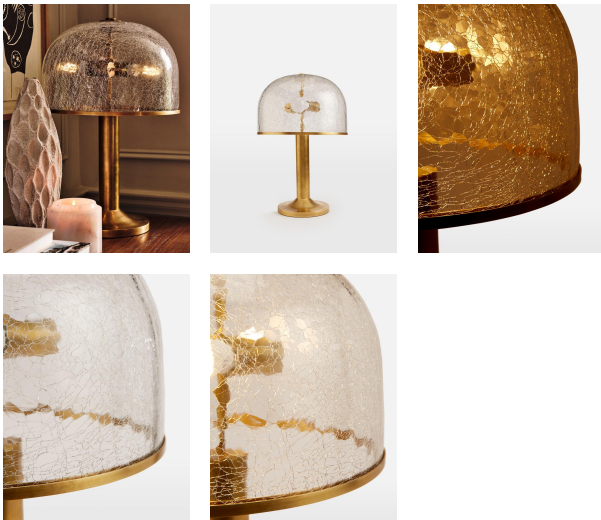

Dimensions

Product dimensions: H66.3 x W23 x D39cm / H26.1 x W9.1 x D15.4"

Product weight: 4kg / 8.8lbs

Packaged or boxed dimensions: H34 x W32 x D69cm / H13.4 x W12.6 x D27.2"

Packaged or boxed weight: 7kg / 15.4lbs

Number of boxes: 2

* Box 1 : H36 x W34 x D131cm / H14.2 x W13.4 x D51.6"

* Box 2 : H35 x W49 x D49cm / H13.8 x W19.3 x D19.3"