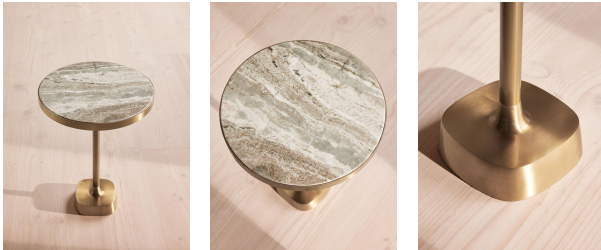

Arlon Side Table, Terra Bianca Marble, Medium

£495

Regular

£421

Membership

Product details

This Arlon medium side table is made from a solid and hard-wearing Terra Bianca Marble sourced from India, with a thin brass frame and weighty cast base. We love it nested together with the small and large versions to create an interesting contrast of heights that recall the styles at Soho House Rome.

- Terra Bianca Marble top
- Each piece is unique due to the variations in the marble
- Marble sourced from India
- Solid brass frame
- Cast base
- Available in small and large
- Inspired by Soho House Rome

Dimensions

Product dimensions: H50 x W38 x D38cm / H20 x W15 x D15"

Product weight: 14.6kg / 32.2lbs

Packaged or boxed dimensions: H22 x W50 x D67cm / H8.7 x W19.7 x D26.4"

Packaged or boxed weight: 16.45kg / 36.3lbs

abrasive paper or steel wool.

Clearance: 47cm

Feet: Felt

Finish: Antique Brass and honed Marble

Frame: MDF, Stainless Steel, Iron and Brass

Hardware: Stainless steel and brass frame

Material: Fantasy Brown marble, MDF, Stainless steel, Iron and Brass