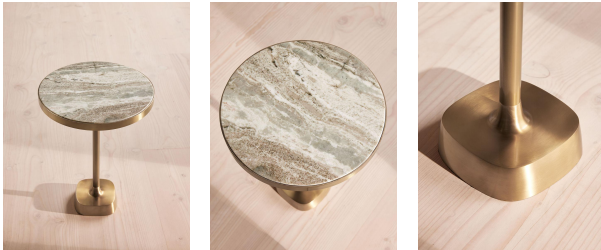

Arlon Side Table, Terra Bianca Marble, Medium

£495 Regular

£421 Membership

Product details

This Arlon medium side table is made from a solid and hard-wearing Terra Bianca Marble sourced from India, with a thin brass frame and weighty cast base. We love it nested together with the small and large versions to create an interesting contrast of heights that recall the styles at Soho House Rome.

- Terra Bianca Marble top
- Each piece is unique due to the variations in the marble
- Marble sourced from India
- Solid brass frame
- Cast base
- Available in small and large
- Inspired by Soho House Rome

Dimensions

Product dimensions: H50 x W38 x D38cm / H20 x W15 x D15"

Product weight: 14.6kg / 32.2lbs

Packaged or boxed dimensions: H22 x W50 x D67cm / H8.7 x W19.7 x D26.4"

Packaged or boxed weight: 16.45kg / 36.3lbs

abrasive paper or steel wool.

Clearance: 47cm

Feet: Felt

Finish: Antique Brass and honed Marble

Frame: MDF, Stainless Steel, Iron and Brass

Hardware: Stainless steel and brass frame

Material: Fantasy Brown marble, MDF, Stainless steel, Iron and Brass