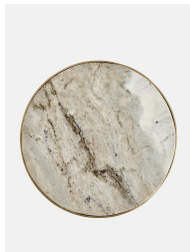

Arlon Side Table, Terra Bianca Marble, Small

£395 Regular

£336 Membership

Product details

This Arlon small side table is made from a solid and hard-wearing Terra Bianca Marble sourced from India, with a thin brass frame and weighty cast base. We love it nested together with the medium and large versions to create an interesting contrast of heights that recall the styles at Soho House Rome.

- Terra Bianca Marble top
- Each piece is unique due to the variations in the marble
- Marble sourced from India
- Solid brass frame
- Cast base
- Available in medium and large
- Inspired by Soho House Rome

abrasive paper or steel wool.

Clearance: 57cm

Feet: Felt

Finish: Antique Brass and honed Marble

Frame: MDF, Stainless Steel, Iron and Brass

Hardware: Stainless steel and brass frame

Material: Fantasy Brown marble, MDF, Stainless steel, Iron and Brass