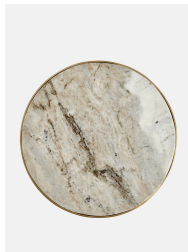

## Arlon Side Table, Terra Bianca Marble, Small

£295 Regular

£236 Membership

### Product details

This Arlon small side table is made from a solid and hard-wearing Terra Bianca Marble sourced from India, with a thin brass frame and weighty cast base. We love it nested together with the medium and large versions to create an interesting contrast of heights that recall the styles at Soho House Rome.

- Terra Bianca Marble top
- Each piece is unique due to the variations in the marble
- Marble sourced from India
- Solid brass frame
- Cast base
- Available in medium and large
- Inspired by Soho House Rome

abrasive paper or steel wool.

Clearance: 57cm

Feet: Felt

Finish: Antique Brass and honed Marble

Frame: MDF, Stainless Steel, Iron and Brass

Hardware: Stainless steel and brass frame

Material: Fantasy Brown marble, MDF, Stainless steel, Iron and Brass