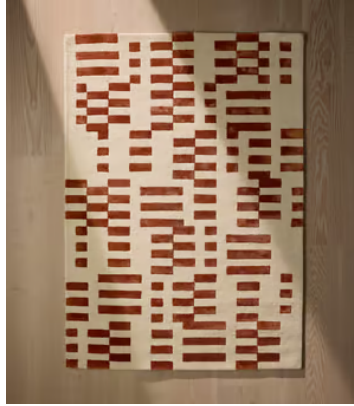

## Raya Rug Rust, 300 x 420cm

£4,495 Regular price

£3,821 Member price

Referencing the graphic geometrics at White City House, the Raya rug features an irregular, bold linear pattern designed by our in-house team. The hand-drawn pattern has been transferred onto the rug using a hand-tufting technique, with a contrasting wool and viscose pile to create interesting texture and sheen. Place the rug under a sofa, bed or dining table to echo the vintage-inspired styles seen at our west London House.

### Details

**Assembled size:** 300 x 420cm

**Assembly required:** No

**Composition:** 55% Wool, 45% Viscose

**Handmade:** Yes

**Pile:** Wool/Viscose

**Rug style:** Geometric

**Care instructions:** Vacuum regularly on a low-power setting, using a vacuum cleaner without a beater