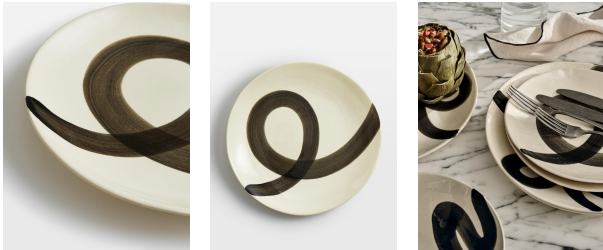

SOHO HOME

Wonkiware Side Plate

£15

Regular

£12

Membership

Product details

Wonki Ware is a South African tableware brand that creates durable tableware to enhance your everyday. Using an artisanal process, each piece involves moulding, shaping, smoothing and painting clay in 15 different stages of the design journey.