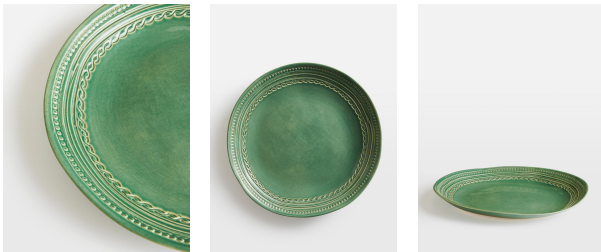

SOHO HOME

Adderbury Dinner Plate, Green, Set Of Four

£119

Regular

£95

Membership

Available in

Side Plate, Green (Set of Four), Side Plate, Ochre (Set of Four)

Product details

The Adderbury dinner plates make a colourful addition to any tableware collection. Each one has an organic rim and subtle patterns that have been embossed by artisans using textured hand rollers. Mix and match with other colours in the range to echo the bright tones of Soho House Barcelona.