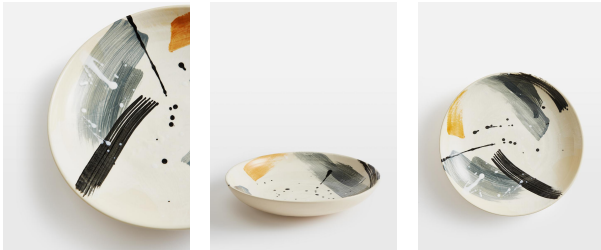

## Alameda Pasta Bowl, Set Of Four

£70 Regular

£56 Membership

### Available in

Side Plate, Set of Four

### Product details

Handmade in Italy, the Alameda tableware range was inspired by an in-house design, and brought to life by Italian artisans with authentic brushstrokes and textured drip marks. Elevate your everyday table with our Alameda range to celebrate artisanal design and mirror the tableware at Soho Warehouse, LA.