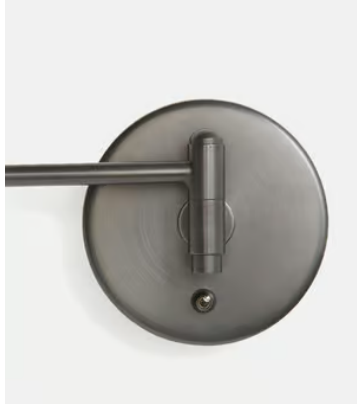

## Reade Wall Light, Blackened Nickel

£295 Regular price

£251 Member price

The Reade was designed for Soho House Chicago and is now used everywhere from Babington to Soho Farmhouse, due to its versatility and classic design. With a nod to 1950s studio wall lights, it combines Mid Century style with modern functionality and is ideal for a bedside or reading corner.

### Dimensions

**Dimensions:** H17 x W11 x D73cm / H6.7 x W4.3 x D28.7"

**Weight:** 2kg / 4.4lbs

**Packaged dimensions:** H24 x W45 x D108cm / H9.4 x W17.7 x D42.5"

**Packaged weight:** 2kg / 4.4lbs