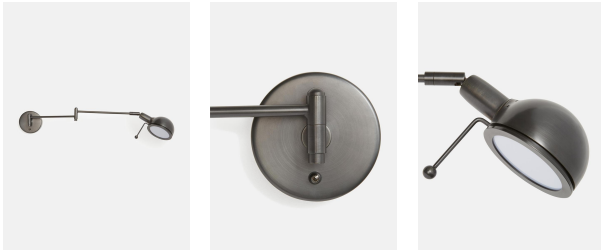

## Reade Wall Light, Blackened Nickel

£295 Regular

£251 Membership

### Product details

The Reade was designed for Soho House Chicago and is now used everywhere from Babington to Soho Farmhouse, due to its versatility and classic design. With a nod to 1950s studio wall lights, it combines Mid Century style with modern functionality and is ideal for a bedside or reading corner.

### Dimensions

Product dimensions: H17 x W11 x D73cm / H6.7 x W4.3 x D28.7"

Product weight: 2kg / 4.4lbs

Packaged or boxed dimensions: H24 x W45 x D108cm / H9.4 x W17.7 x D42.5"

Packaged or boxed weight: 2kg / 4.4lbs

### Details

Assembly required: Yes, specialist

Bulb required: 1 / E14 / 4W Maximum

Bulb style: Tala 4W Sphere I LED

Bulb(s) included: No

Care instructions: Clean with a soft dry cloth only. Do not use polishing agents, harsh chemicals or abrasive cleaners as they may damage the finish.