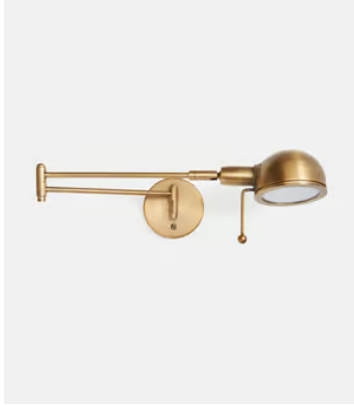

## Reade Wall Light, Antique Brass

£295 Regular price

£251 Member price

The Reade was designed for Soho House Chicago and is now used everywhere from Babington to Soho Farmhouse, due to its versatility and classic design. With a nod to 1950s studio wall lights, it combines Mid Century style with modern functionality and is ideal for a bedside or reading corner.

### Dimensions

**Dimensions:** H17 x W11 x D73cm / H6.7 x W4.3 x D28.7"

**Weight:** 2kg / 4.4lbs

**Packaged dimensions:** H57 x W55 x D53cm / H22.4 x W21.7 x D20.9"

**Packaged weight:** 2kg / 4.4lbs

### Details

**Assembly required:** Yes, specialist

**Bulb required:** 1 / E14 / 4W Maximum

**Bulb style:** Tala 4W Sphere I LED

**Bulb(s) included:** No

**Dimmable:** Yes, please consult a qualified

**Electrician required:** Yes