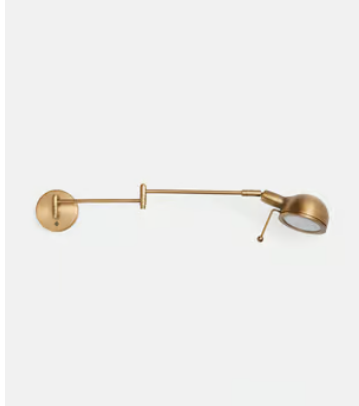

## Reade Wall Light, Antique Brass

£295 Regular price

£251 Member price

The Reade was designed for Soho House Chicago and is now used everywhere from Babington to Soho Farmhouse, due to its versatility and classic design. With a nod to 1950s studio wall lights, it combines Mid Century style with modern functionality and is ideal for a bedside or reading corner.

### Dimensions

**Dimensions:** H17 x W11 x D73cm / H6.7 x W4.3 x D28.7"

**Weight:** 2kg / 4.4lbs

**Packaged dimensions:** H57 x W55 x D53cm / H22.4 x W21.7 x D20.9"

**Packaged weight:** 2kg / 4.4lbs

### Details

**Assembly required:** Yes, specialist

**Bulb required:** 1 / E14 / 4W Maximum

**Bulb style:** Tala 4W Sphere I LED

**Bulb(s) included:** No

**Dimmable:** Yes, please consult a qualified

**Electrician required:** Yes