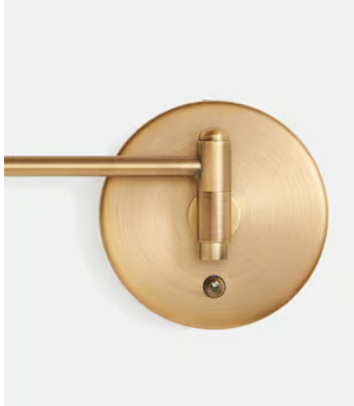

## Reade Wall Light, Antique Brass

£295 Regular price

£251 Member price

The Reade was designed for Soho House Chicago and is now used everywhere from Babington to Soho Farmhouse, due to its versatility and classic design. With a nod to 1950s studio wall lights, it combines Mid Century style with modern functionality and is ideal for a bedside or reading corner.