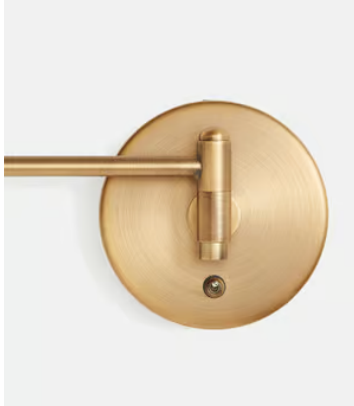

SOHO HOME

Reade Wall Light, Antique Brass

£295 Regular price

£251 Member price

The Reade was designed for Soho House Chicago and is now used everywhere from Babington to Soho Farmhouse, due to its versatility and classic design. With a nod to 1950s studio wall lights, it combines Mid Century style with modern functionality and is ideal for a bedside or reading corner.

Dimensions

Dimensions: H17 x W11 x D73cm / H6.7 x W4.3 x D28.7"

Weight: 2kg / 4.4lbs

Packaged dimensions: H57 x W55 x D53cm / H22.4 x W21.7 x D20.9"

Packaged weight: 2kg / 4.4lbs

Details

Assembly required: Yes, specialist

Bulb required: 1 / E14 / 4W Maximum

Bulb style: Tala 4W Sphere I LED

Bulb(s) included: No

Dimmable: Yes, please consult a qualified

Electrician required: Yes

Height adjustable: No

Lighting Certification UK: CE