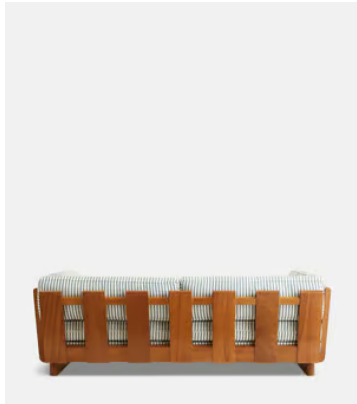

SOHO HOME

Johanna Outdoor Sofa, Harriet Stripe, Blue

£8,995 Regular price

£7,646 Member price

Durable iroko wood combines with hard-wearing fabric to create the perfect piece for outdoor entertaining.

A style seen in Soho House Nashville, the Johanna sofa is designed to complete your warm-weather entertaining set-up. While its frame is built from durable iroko wood, its cushions are fully upholstered in a hard-wearing Harriet stripe fabric.

Dimensions

Dimensions: H72 x W220 x D90cm / H28 x W87 x D35"

Weight: 140kg / 308.6lbs

Packaged dimensions: H80 x W230 x D100cm / H31.5 x W90.6 x D39.4"

Packaged weight: 145kg / 319.7lbs

Details

Arm height: 72cm

Seat height: 49cm

Seat depth: 62cm

Seat width: 179cm

Under seat Clearance: 10cm

Removable legs: No

Removable cushions: Yes

Frame: Iroko

Foot: Iroko

Filling: Foam

Fabric: Performance Outdoor Fabric

Composition: 100% Trevia