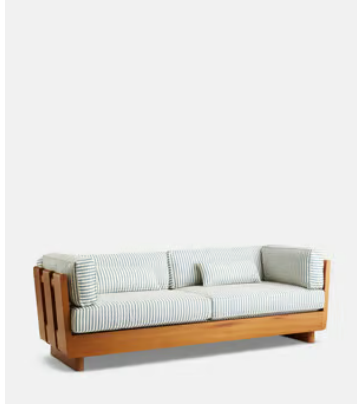

## Johanna Outdoor Sofa, Harriet Stripe, Blue

£8,995 Regular price

£7,646 Member price

Durable iroko wood combines with hard-wearing fabric to create the perfect piece for outdoor entertaining.

A style seen in Soho House Nashville, the Johanna sofa is designed to complete your warm-weather entertaining set-up. While its frame is built from durable iroko wood, its cushions are fully upholstered in a hard-wearing Harriet stripe fabric.

### Dimensions

**Dimensions:** H72 x W220 x D90cm / H28 x W87 x D35"

**Weight:** 140kg / 308.6lbs

**Packaged dimensions:** H80 x W230 x D100cm / H31.5 x W90.6 x D39.4"

**Packaged weight:** 145kg / 319.7lbs

### Details

**Arm height:** 72cm

**Seat height:** 49cm

**Seat depth:** 62cm

**Seat width:** 179cm

**Under seat Clearance:** 10cm

**Removable legs:** No

**Removable cushions:** Yes