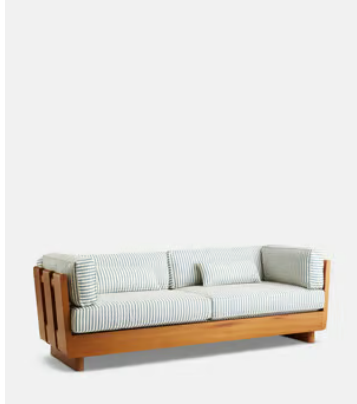

SOHO HOME

Johanna Outdoor Sofa, Harriet Stripe, Blue

£8,995 Regular price

£7,646 Member price

Durable iroko wood combines with hard-wearing fabric to create the perfect piece for outdoor entertaining.

A style seen in Soho House Nashville, the Johanna sofa is designed to complete your warm-weather entertaining set-up. While its frame is built from durable iroko wood, its cushions are fully upholstered in a hard-wearing Harriet stripe fabric.

Dimensions

Dimensions: H72 x W220 x D90cm / H28 x W87 x D35"

Weight: 140kg / 308.6lbs

Packaged dimensions: H80 x W230 x D100cm / H31.5 x W90.6 x D39.4"

Packaged weight: 145kg / 319.7lbs

Details

Arm height: 72cm

Seat height: 49cm

Seat depth: 62cm

Seat width: 179cm

Under seat Clearance: 10cm

Removable legs: No

Removable cushions: Yes

Frame: Iroko

Foot: Iroko

Filling: Foam

Fabric: Performance Outdoor Fabric

Composition: 100% Trevia