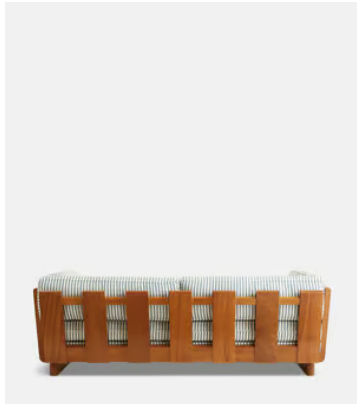

## Johanna Outdoor Sofa, Harriet Stripe, Blue

£8,995 Regular price

£7,646 Member price

Durable iroko wood combines with hard-wearing fabric to create the perfect piece for outdoor entertaining.

A style seen in Soho House Nashville, the Johanna sofa is designed to complete your warm-weather entertaining set-up. While its frame is built from durable iroko wood, its cushions are fully upholstered in a hard-wearing Harriet stripe fabric.

### Dimensions

**Dimensions:** H72 x W220 x D90cm / H28 x W87 x D35"

**Weight:** 140kg / 308.6lbs

**Packaged dimensions:** H80 x W230 x D100cm / H31.5 x W90.6 x D39.4"

**Packaged weight:** 145kg / 319.7lbs

**Frame:** Iroko

**Foot:** Iroko

**Filling:** Foam

**Fabric:** Performance Outdoor Fabric

**Composition:** 100% Trevia