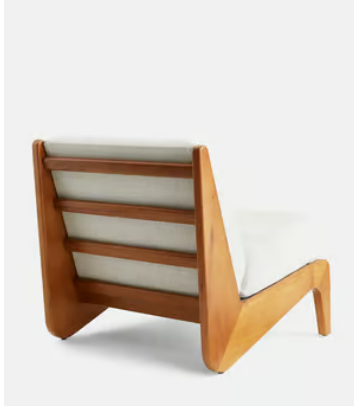

SOHO HOME

Fletcher Outdoor Armless Chair, Natural

£2,995 Regular price

£2,546 Member price

Found in the outdoor spaces at our Nashville House, the Fletcher chair is an armless style that's crafted from Iroko wood. Use this minimalist, vintage-inspired lounger to create welcoming outdoor spaces, perfect for gathering family and friends.

Dimensions

Dimensions: H70 x W70 x D78cm / H27 x W27 x D31"

Weight: 28kg / 61.7lbs

Packaged dimensions: H75 x W75 x D85cm / H29.5 x W29.5 x D33.5"

Packaged weight: 30kg / 66.1lbs

Details

Seat height: 40cm

Seat depth: 47cm

Seat width: 64cm

Under seat Clearance: 10cm

Removable legs: No

Removable cushions: Yes

Frame: Iroko

Foot: Iroko

Fill: PVC and Dacron

Fabric: Woven Outdoor Fabric