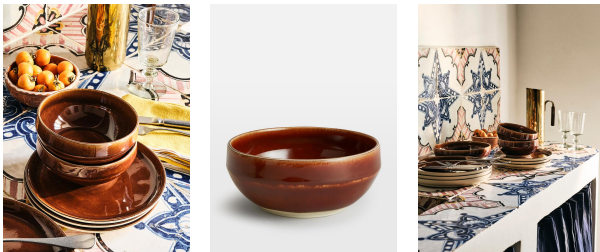

Details

Materials: Stoneware

Dishwasher Safe: Yes

Microwave Safe: Yes

Oven Safe: No