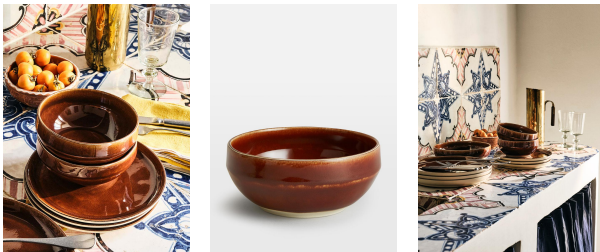

SOHO HOME

Valetta Cereal Bowl, Set Of Four

£30

Regular

£24

Membership

Product details

Our take on traditional dinnerware, the Valetta cereal bowls are crafted from stoneware with an unglazed base. Each piece is washed with a terracotta glaze to reference vintage styles. Pair with other pieces from the collection, including side plates and mugs to echo the styles seen at Soho House White City.

Dimensions

Product dimensions: H7 x W15.2 x D15.2cm / H3 x W6 x D6"

Product weight: 1.6kg / 3.5lbs

Packaged or boxed weight: 1.6kg / 3.5lbs

Details

Materials: Stoneware
Dishwasher Safe: Yes
Microwave Safe: Yes
Oven Safe: No