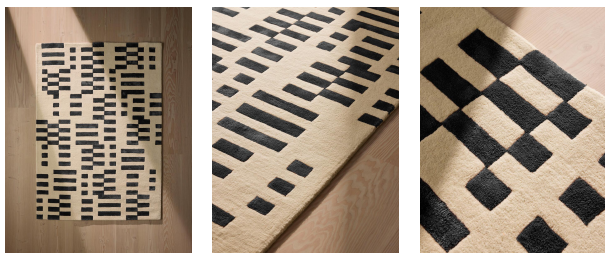

Raya Rug Black, 270 X 360cm

£3,395 Regular

£2,886 Membership

Sizes

170 x 240cm, 200 x 300cm, 270 x 360cm, 20 x 30cm (Swatch)

Product details

Referencing the graphic geometrics at White City House, the Raya rug features an irregular, bold linear pattern designed by our in-house team. The hand-drawn pattern has been transferred onto the rug using a hand-tufting technique, with a contrasting wool and viscose pile to create interesting texture and sheen. Place the rug under a sofa, bed or dining table to echo the vintage-inspired styles seen at our west London House.

Dimensions

Product dimensions: H270 x W360 x D3cm / H8'10" x W11'9" x D1"

Product weight: 48kg / 105.8lbs

Packaged or boxed dimensions: H274 x W25 x D25cm / H107.9 x W9.8 x D9.8"

Packaged or boxed weight: 40.8kg / 89.9lbs

Details

Assembled size: 270 x 360cm

Assembly required: No

Care instructions: Vacuum regularly on a low setting. Do not use heavy duty vacuums. Blot spills immediately.

Composition: 55% Wool, 45% Viscose

Handmade: Yes

Pile: Wool/Viscose

Rug style: Geometric