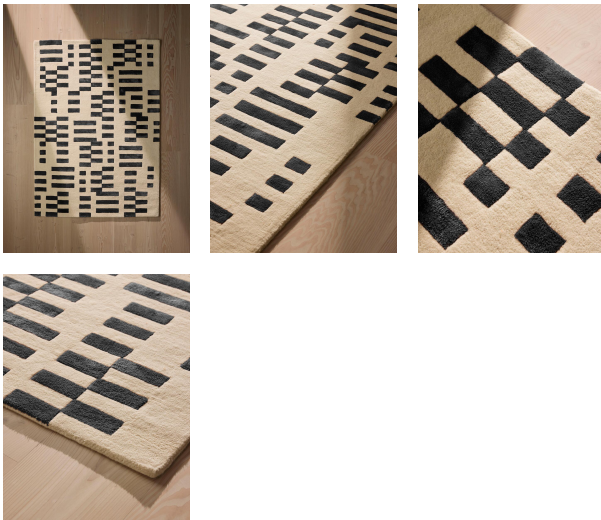

Raya Rug Black, 200 X 300cm

£1,695 Regular

£1,441 Membership

Sizes

170 x 240cm, 200 x 300cm, 270 x 360cm, 20 x 30cm (Swatch)

Product details

Referencing the graphic geometrics at White City House, the Raya rug features an irregular, bold linear pattern designed by our in-house team. The hand-drawn pattern has been transferred onto the rug using a hand-tufting technique, with a contrasting wool and viscose pile to create interesting texture and sheen. Place the rug under a sofa, bed or dining table to echo the vintage-inspired styles seen at our west London House.

Dimensions

Product dimensions: H300 x W200 x D3cm / H9'10" x W6'6" x D1"

Product weight: 30kg / 66.1lbs

Packaged or boxed dimensions: H203 x W23 x D23cm / H79.9 x W9.1 x D9.1"

Packaged or boxed weight: 26.5kg / 58.4lbs

Details

Assembled size: 200 x 300cm

Assembly required: No

Care instructions: Vacuum regularly on a low setting. Do not use heavy duty vacuums. Blot spills immediately.

Composition: 55% Wool, 45% Viscose

Handmade: Yes

Pile: Wool/Viscose

Rug style: Geometric