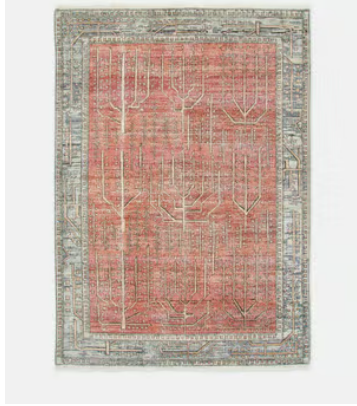

## Jaipur Rug Rust, 300 x 420cm

~~£10,995~~ **£5,495** Regular price

~~£9,346~~ **£4,396** Member price

Inspired by classic Persian rugs, our Jaipur style is hand-knotted in India from 100% wool pile. Intricate leaves and line-drawn motifs are layered onto a rust base with a border in tonal blue and pink. The rug has a worn, vintage-style finish to create a lived-in feel, reminiscent of the styles seen throughout Soho House Mumbai.

### Details

**Rug style:** Classic

**Technique:** Hand Knotted

### Available in 2 sizes

365 x 460cm (H365 x W450 x D3cm / H11'11" x W14'9" x D1")

20 x 30cm (Swatch) (H20 x W30 x D1cm / H7" x W11" x D0.4")