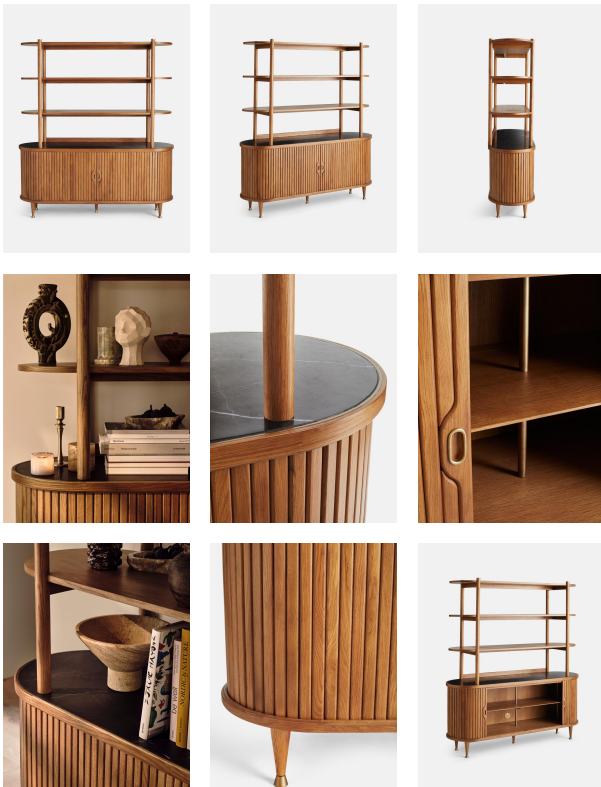

Dimensions

Product dimensions: H185 x W165 x D50cm / H72.8 x W65 x D19.7"

Product weight: 151kg / 332.9lbs

Number of boxes: 2

* Box 1 : H134 x W169 x D59cm / H52.8 x W66.5 x D23.2"

* Box 2 : H102 x W179 x D64cm / H40.2 x W70.5 x D25.2"