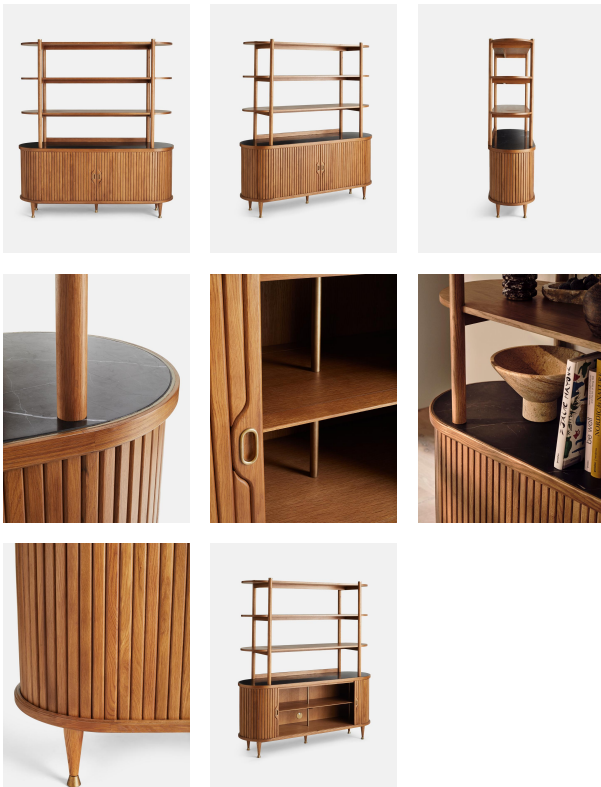

### Product details

An extension of the Nora range, this shelving unit offers a functional two-in-one design with display shelving for an artful curation of objects and books, plus a tambour door cabinet beneath. Taking cues from the 1960s-inspired furniture pieces of White City House, the solid oak craftsmanship is complemented with a Spanish black Marquina top and brass inlay. Real brass caps and feet complete this interior with a vintage feel.

### Dimensions

Product dimensions: H185 x W165 x D50cm / H72.8 x W65 x D19.7"

Product weight: 151kg / 332.9lbs

Number of boxes: 2

\* Box 1 : H134 x W169 x D59cm / H52.8 x W66.5 x D23.2"

\* Box 2 : H102 x W179 x D64cm / H40.2 x W70.5 x D25.2"