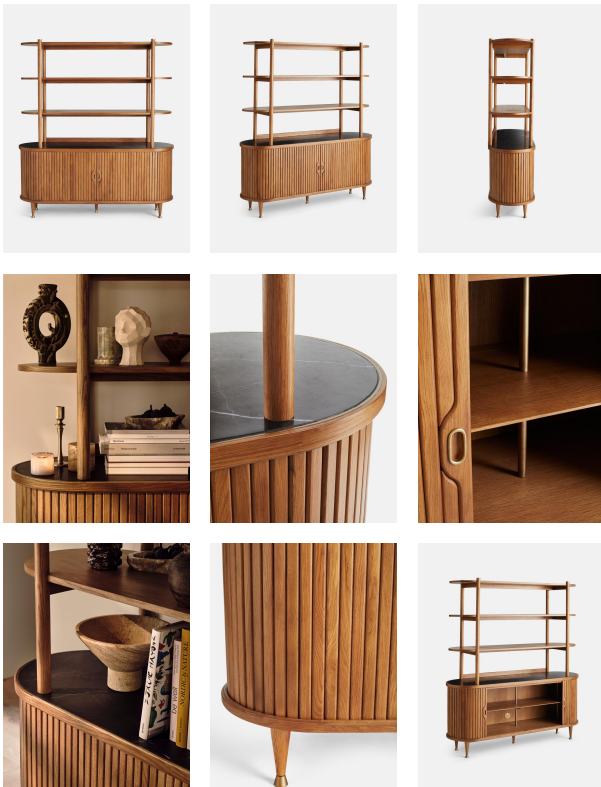

## Nora Tambour Shelving Unit, Black Marquina Marble

£3,995

Regular

£3,396

Membership

### Product details

An extension of the Nora range, this shelving unit offers a functional two-in-one design with display shelving for an artful curation of objects and books, plus a tambour door cabinet beneath. Taking cues from the 1960s-inspired furniture pieces of White City House, the solid oak craftsmanship is complemented with a Spanish black Marquina top and brass inlay. Real brass caps and feet complete this interior with a vintage feel.

### Dimensions

Product dimensions: H185 x W165 x D50cm / H72.8 x W65 x D19.7"

Product weight: 151kg / 332.9lbs

Number of boxes: 2

\* Box 1 : H134 x W169 x D59cm / H52.8 x W66.5 x D23.2"

\* Box 2 : H102 x W179 x D64cm / H40.2 x W70.5 x D25.2"