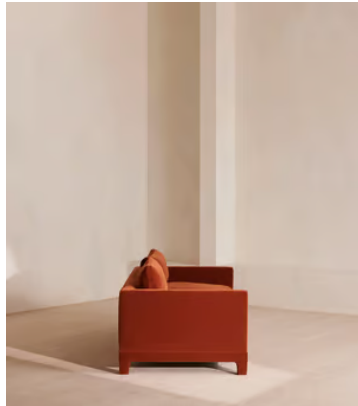

SOHO HOME

Ashford Three Seater Sofa, Velvet, Rust

£3,995 Regular price

£3,396 Member price

Our versatile Ashford sofa is made to suit a variety of living room interiors. Referencing the cosy seating areas of DUMBO House in Brooklyn, this three-seater style sits on beech legs and is fully upholstered in rich velvet with a comfortable, deep seat that's great for kicking off your shoes and relaxing. Angular, structured arms lend a contemporary twist to this classic sofa design.

Dimensions

Dimensions: H83 x W220 x D102cm / H33 x W87 x D40"

Weight: 75kg / 165.3lbs

Packaged dimensions: H75 x W230 x D110cm / H29.5 x W90.6 x D43.3"

Packaged weight: 75kg / 165.3lbs

Details

Arm height: 66cm

Seat depth: 69cm

Seat width: 200cm

Seat height: 51cm

Assembly required: No

Removable legs: No

Removable cushions: No

Frame: FSC certified Birch

Legs: Beech

Fabric: 85% Cotton, 15% Polyester

Filling: Foam core wrapped in French duck feather

Care instructions: Professional upholstery cleaning

Available in 10 linens

Antique Rose

Bisque

Indigo

Mushroom

Ochre

Olive

Prussian Blue

Sage

Sienna

Wheat