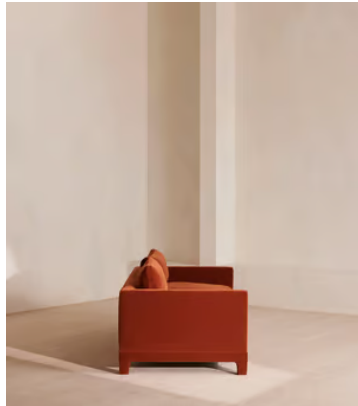

SOHO HOME

Ashford Three Seater Sofa, Velvet, Rust

£3,995 Regular price

£3,396 Member price

Our versatile Ashford sofa is made to suit a variety of living room interiors. Referencing the cosy seating areas of DUMBO House in Brooklyn, this three-seater style sits on beech legs and is fully upholstered in rich velvet with a comfortable, deep seat that's great for kicking off your shoes and relaxing. Angular, structured arms lend a contemporary twist to this classic sofa design.

Dimensions

Dimensions: H83 x W220 x D102cm / H33 x W87 x D40"

Weight: 75kg / 165.3lbs

Packaged dimensions: H75 x W230 x D110cm / H29.5 x W90.6 x D43.3"

Packaged weight: 75kg / 165.3lbs

Details

Arm height: 66cm

Seat depth: 69cm

Seat width: 200cm

Seat height: 51cm

Assembly required: No

Removable legs: No

Removable cushions: No

Frame: FSC certified Birch

Legs: Beech