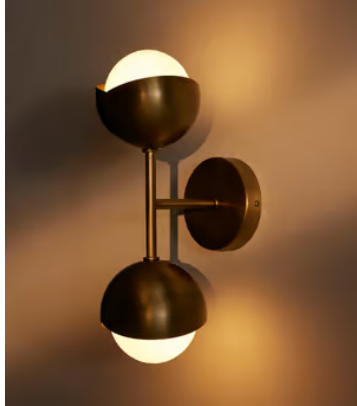

SOHO HOME

Seed Wall Light Antique Brass

£295 Regular price

£251 Member price

The lighting schemes in White City House and 180 House formed the inspiration for the Seed wall sconce. Comprising two bisected orbs in antique brass plating, the wall sconce serves as a versatile lighting option that is suited to both narrow hallways and expansive living areas.

Dimensions

Dimensions: H31 x W12 x D18cm / H12.2 x W4.7 x D7.1"

Weight: 1kg / 2.2lbs

Packaged dimensions: H34 x W16 x D35cm / H13.4 x W6.3 x D13.8"

Packaged weight: 1kg / 2.2lbs

Details

Assembly required: Yes, specialist