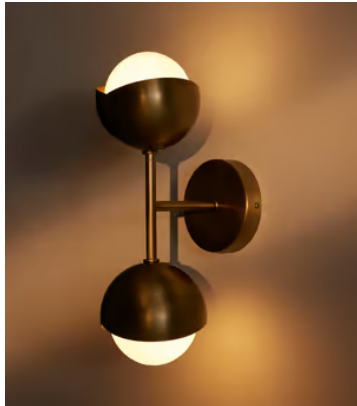

## Seed Wall Light Antique Brass

£195 Regular price

£166 Member price

The lighting schemes in White City House and 180 House formed the inspiration for the Seed wall sconce. Comprising two bisected orbs in antique brass plating, the wall sconce serves as a versatile lighting option that is suited to both narrow hallways and expansive living areas.