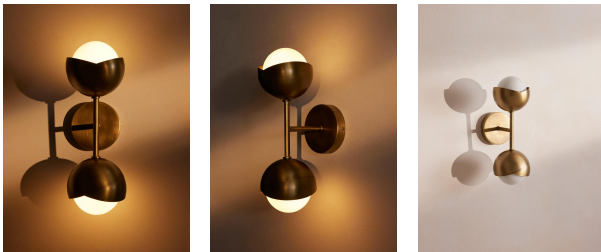

SOHO HOME

Seed Wall Light Antique Brass

£195 Regular

£166 Membership

Product details

The lighting schemes in White City House and 180 House formed the inspiration for the Seed wall sconce. Comprising two bisected orbs in antique brass plating, the wall sconce serves as a versatile lighting option that is suited to both narrow hallways and expansive living areas.

Dimensions

Product dimensions: H31 x W12 x D18cm / H12.2 x W4.7 x D7.1"

Product weight: 1kg / 2.2lbs

Packaged or boxed dimensions: H34 x W16 x D35cm / H13.4 x W6.3 x D13.8"

Packaged or boxed weight: 1kg / 2.2lbs