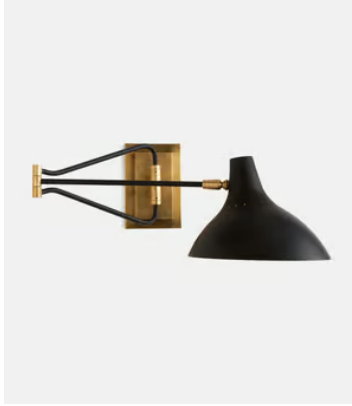

SOHO HOME

Oliver Mid Century Wall Light

~~£425~~ £210 Regular price

~~£361~~ £168 Member price

A sleek option for your living space, the Oliver mid-century wall light is designed with a substantial antique brass wall plate, also known as raw or uncoated brass. Ours is brushed to give the light an antique aesthetic, and is left without a protective coating. It therefore ages over time to develop a beautiful patina that adds character to new and old homes alike. Recalling the retro, vintage lights seen at White City House, this wall light has a fully extendable arm with a powder-coated black metal shade that can be angled to create directional light - ideal for reading on the sofa or in bed.

Dimensions

Dimensions: H23 x W24 x D81cm / H9.1 x W9.4 x D31.9"

Weight: 8kg / 17.6lbs

Packaged dimensions: H21 x W81 x D24cm / H8.3 x W31.9 x D9.4"

Packaged weight: 8kg / 17.6lbs

Details

Assembly required: Yes, specialist

Bulb required: 1 / E14 / 4W Maximum

Bulb style: Tala 4W Sphere I LED

Bulb(s) included: No

Ceiling rose diameter: 11.4cm

Dimmable: Yes, please consult a qualified

Electrician required: Yes

Height adjustable: No