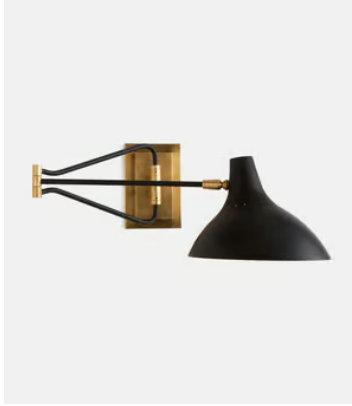

SOHO HOME

Oliver Mid Century Wall Light

~~£425~~ £210 Regular price

~~£361~~ £168 Member price

A sleek option for your living space, the Oliver mid-century wall light is designed with a substantial antique brass wall plate, also known as raw or uncoated brass. Ours is brushed to give the light an antique aesthetic, and is left without a protective coating. It therefore ages over time to develop a beautiful patina that adds character to new and old homes alike. Recalling the retro, vintage lights seen at White City House, this wall light has a fully extendable arm with a powder-coated black metal shade that can be angled to create directional light - ideal for reading on the sofa or in bed.

Dimensions

Product dimensions: H23 x W24 x D81cm / H9.1 x W9.4 x D31.9"

Product weight: 8kg / 17.6lbs

Packaged or boxed dimensions: H21 x W81 x D24cm / H8.3 x W31.9 x D9.4"

Packaged or boxed weight: 8kg / 17.6lbs

Details

Assembly required: Yes, specialist

Bulb required: 1 / E14 / 4W Maximum

Bulb style: Tala 4W Sphere I LED

Bulb(s) included: No

Care instructions: Clean with a soft dry cloth only. Do not use polishing agents, harsh chemicals or abrasive cleaners as they may damage the finish. Always switch off the electricity supply before cleaning.