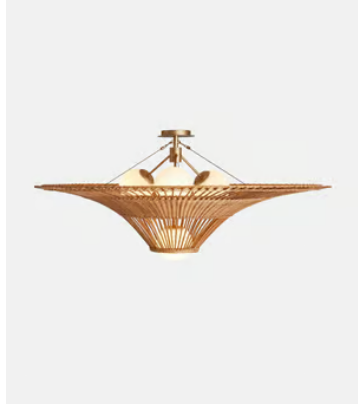

SOHO HOME

Lucas Chandelier

~~£995~~ £795 Regular price

~~£846~~ £636 Member price

A celebration of Filipino artisan techniques, the Lucas chandelier is woven using natural cane ribs and rattan; typical materials commonly used in the Philippines. An opaque glass globe is enveloped in a circular rattan shade, which is a highly sustainable and progressive tropical wood that renews every five to seven years. Display this chandelier in a hallway, bedroom or dining area to recall the relaxing coastal interiors at Soho Roc House.

Dimensions

Dimensions: H54 x W119 x D119cm / H21.3 x W46.9 x D46.9"

Weight: 6kg / 13.2lbs

Packaged weight: 6kg / 13.2lbs

Details

Assembly required: Yes

Bulb required: 4 / E27 / 9W Maximum

Bulb style: Tala 6W Globe LED