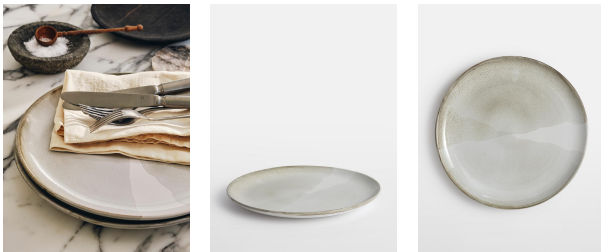

SOHO HOME

Evora Dinner Plate, Set Of Four

£35

Regular

£28

Membership

Product details

Our Evora dinner plate is ideal for casual dining. It is crafted in Portugal from stoneware using a technique that involves hand-spraying, hand-dipping and overlapping glazes to create subtle colour variations, meaning each one is unique. The set's earthy and neutral colour palette reflects the dining schemes in Soho Roc House, Mykonos.

Dimensions

Product dimensions: H8 x W15 x D15cm / H0.9 x W11.2 x D11.2"

Product weight: 4kg / 8.8lbs

Packaged or boxed weight: 4kg / 8.8lbs

Number of boxes: 4

Details

Materials: Stoneware

Care instructions: Dishwasher & microwave safe