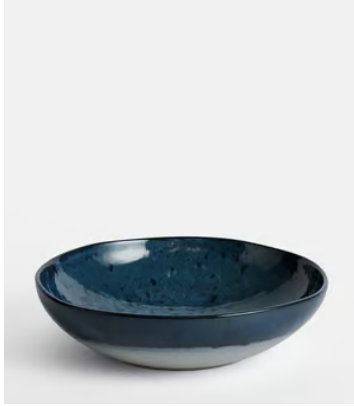

## Nero Pasta Bowl, Blue, Set of Four

£75 Regular price

£64 Member price

Crafted in Portugal from durable stoneware, our Nero range is inspired by the natural textures and interiors at Soho House Barcelona. Reactive glazes in matte and gloss create unique tonal variations and speckles that mimic the shadows of light on the Mediterranean Sea.