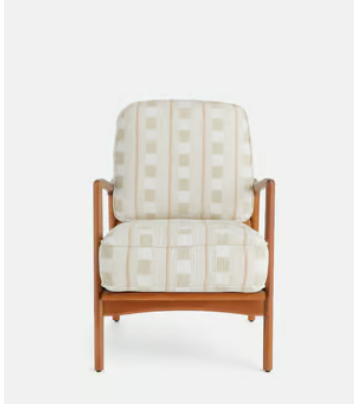

## Eleonora Outdoor Chair, Lost & Found, Latte

~~£1,895~~ **£945** Regular price

~~£1,611~~ **£756** Member price

A slatted frame crafted from durable iroko wood combines with foam-filled cushions for comfortable outdoor seating.

Mirroring the outdoor seating seen on the terrazza of Soho House Rome, our Eleonora chair is crafted from a durable, naturally water-resistant iroko wood with a slatted frame. It comes with removable, foam-filled cushions covered in a soft, woven fabric designed to coordinate with the Eleonora footstool.

### Dimensions

**Dimensions:** H85 x W60 x D74cm / H33 x W24 x D30"

**Weight:** 9.7kg / 21.4lbs