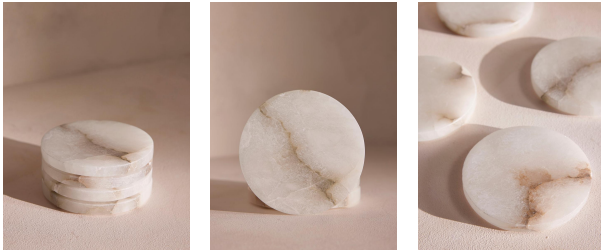

SOHO HOME

Hanson Coasters, Alabaster, Set Of Four

£55

Regular

£47

Membership

Available in

Red

White

Product details

The Hanson coaster set includes four round coasters made from the mineral rock, alabaster stone. Each one resembles the contemporary textures seen throughout our Hong Kong House, based in Sheung Wan. Use yours to enhance a glass or wooden coffee table.

Dimensions

Product dimensions: H10 x W10 x D1cm / H3.9 x W3.9 x D0.4"

Product weight: 1kg / 2.2lbs

Packaged or boxed weight: 1kg / 2.2lbs

Details

Assembly required: No

Care instructions: Wipe with a soft, dry cloth. Do not use abrasives or cleaners as they may damage the finish.