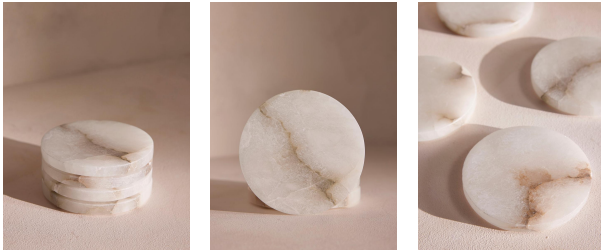

## Hanson Coasters, Alabaster, Set Of Four

£55

Regular

£47

Membership

Available in

Red

White

### Product details

The Hanson coaster set includes four round coasters made from the mineral rock, alabaster stone. Each one resembles the contemporary textures seen throughout our Hong Kong House, based in Sheung Wan. Use yours to enhance a glass or wooden coffee table.