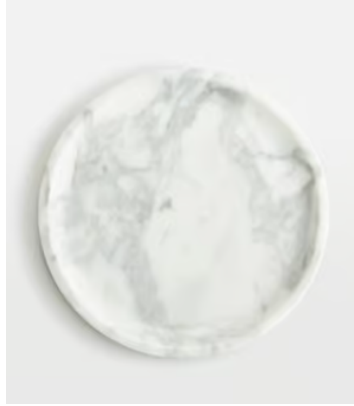

SOHO HOME

Emile Marble Serving Plate

~~£85~~ **£30** Regular price

~~£72~~ **£24** Member price

The Emile round serving plate is crafted from a weighty white marble to echo the modern textures seen throughout 180 House. Each serving plate is unique, as the veining in the marble varies in the stone. Use yours to serve a selection of cheese and crackers at your next gathering.

Dimensions

Dimensions: H1.7 x W26 x D26cm / H0.7 x W10.2 x D10.2"

Weight: 1kg / 2.2lbs

Packaged weight: 1kg / 2.2lbs

Details

Materials: White Marble

Dishwasher Safe: No

Microwave Safe: No