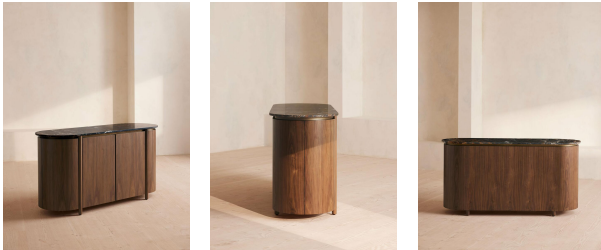

## Ada Sideboard, Michelangelo Marble

£2,995

Regular

£2,546

Membership

### Product details

Mirroring the furniture of Soho House Rome, our Ada sideboard contrasts dark walnut wood with a honed Michelangelo marble top. Sourced from Pakistan, this dramatic black marble bears grey and rust veining, with natural variations in the stone making no two designs the same. Four soft-close doors and hidden recessed handles mean you can stow away your essentials in modern and functional style, with antique brass finishes to elevate this interior with a subtle vintage touch.

- Walnut wood sideboard
- Honed Michelangelo marble top
- Antique brass details
- Four soft-close doors
- Hidden recessed handles
- Inspired by Soho House Rome

### Dimensions

Product dimensions: H82 x W160 x D55cm / H32.3 x W63 x D21.7"

Product weight: 120kg / 264.6lbs

Number of boxes: 2

\* Box 1 : H104 x W164 x D59cm / H40.9 x W64.6 x D23.2"

\* Box 2 : H78 x W183 x D22cm / H30.7 x W72 x D8.7"