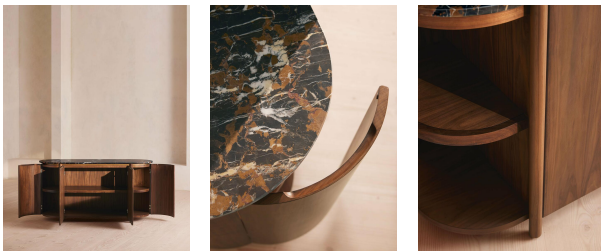

Dimensions

Product dimensions: H82 x W160 x D55cm / H32.3 x W63 x D21.7"

Product weight: 120kg / 264.6lbs

Number of boxes: 2

* Box 1 : H104 x W164 x D59cm / H40.9 x W64.6 x D23.2"

* Box 2 : H78 x W183 x D22cm / H30.7 x W72 x D8.7"