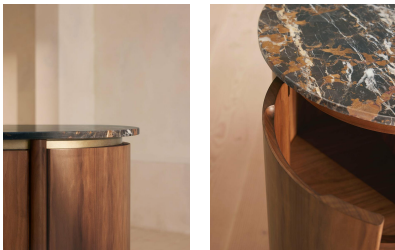

Dimensions

Product dimensions: H82 x W160 x D55cm / H32.3 x W63 x D21.7"

Product weight: 120kg / 264.6lbs

Number of boxes: 2

* Box 1 : H104 x W164 x D59cm / H40.9 x W64.6 x D23.2"

* Box 2 : H78 x W183 x D22cm / H30.7 x W72 x D8.7"