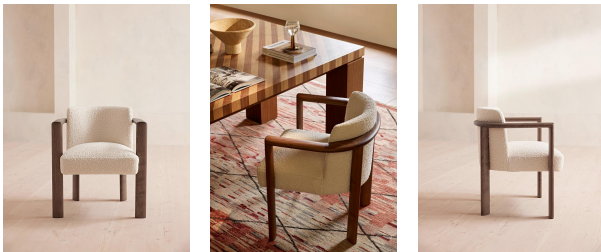

### Product details

Italian craftsmanship and comfort combine with the sophisticated Aria dining chair, where a curved solid ash frame is complemented by cosy boucle upholstery. Finger joint detail and an aged mid-tone stain give this piece a lived-in feel, while taking its design cues from Soho House Rome. Ideal for those who prefer more laid-back dining and hosting.

### Dimensions

Product dimensions: H75 x W62 x D59cm / H30 x W24 x D23"

Product weight: 9.3kg / 20.5lbs

Packaged or boxed dimensions: H78 x W69 x D69cm / H30.7 x W27.2 x D27.2"

Packaged or boxed weight: 13kg / 28.7lbs