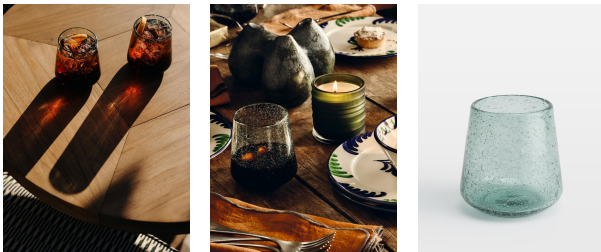

Details

Material: 100% Soda Glass

Dishwasher Safe: No

Microwave Safe: No

Oven Safe: No

Care Instructions: Hand wash only