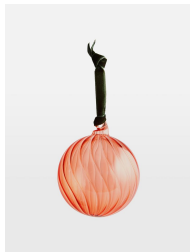

## Rosendale Baubles, Pink, Set Of Six

£50

Regular

£43

Membership

### Product details

Decorate your Christmas tree with our Rosendale baubles, inspired by the glassware found at DUMBO House in Brooklyn and Soho House Amsterdam. The ideal accompaniment to this year's tree, these baubles are crafted from mouth-blown glass with a distinctive spiral pattern that catches the light beautifully.