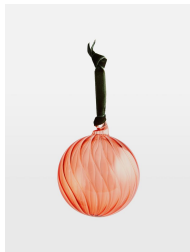

SOHO HOME

Rosendale Baubles, Pink, Set Of Six

£50

Regular

£43

Membership

Product details

Decorate your Christmas tree with our Rosendale baubles, inspired by the glassware found at DUMBO House in Brooklyn and Soho House Amsterdam. The ideal accompaniment to this year's tree, these baubles are crafted from mouth-blown glass with a distinctive spiral pattern that catches the light beautifully.

Dimensions

Product dimensions: H14 x W14 x D22cm / H5.5 x W5.5 x D8.7"

Product weight: 2kg / 4.4lbs

Packaged or boxed weight: 2kg / 4.4lbs

Details

Assembly required: No

Care instructions: Fragile, handle with care. Wipe with a damp cloth

Material: Glass