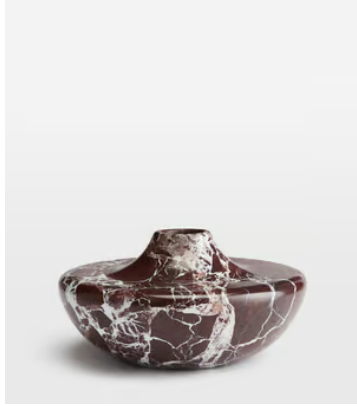

SOHO HOME

Alma Vase, Wide

~~£125~~ £60 Regular price

~~£106~~ £48 Member price

The Alma vase is a decorative accessory cut from a weighty Rosso Levanto marble from Turkey, with deep cherry-red tones and white veining in the stone. It has a short, rounded base and slim neck for a contrasting design finish. Display with other marble pieces, including our Alma and Emilia vases to mirror the marble decor seen at 180 House.