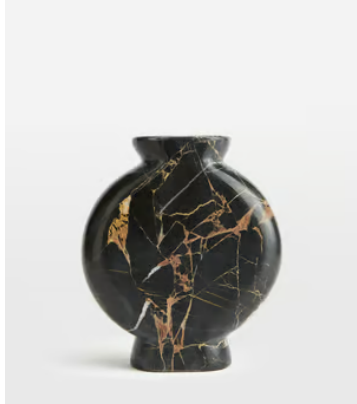

SOHO HOME

Sesso Vase, Wide

~~£125~~ £85 Regular price

~~£106~~ £68 Member price

The Sesso vase is a decorative accessory cut from a natural black marble with distinctive veining in the stone. Display with other marble pieces, including our Alma and Emilia vases, to mirror the decor seen at 180 House.

Dimensions

Dimensions: H18 x W8 x D8cm / H7.1 x W3.1 x D3.1"

Weight: 3kg / 6.6lbs

Packaged dimensions: H43 x W23 x D23cm / H16.9 x W9.1 x D9.1"

Packaged weight: 3kg / 6.6lbs

Details

Assembly required: No

Bathroom safe: No