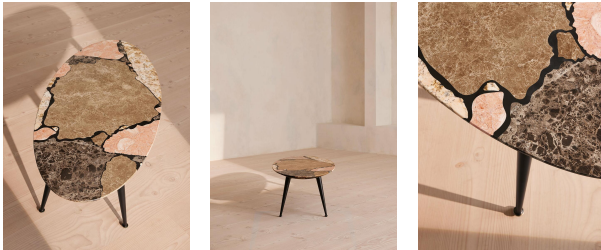

Rowen Coffee Table

£1,745 Regular

£1,396 Membership

Product details

The Rowen coffee table is a celebration of texture. The marble terrazzo top blends a variety of marbles: dark Emperador, light Emperador, Pink Shell and Imperial Gold for a truly original finish. Soft, curved edges accentuate the elongated oval top, while protruding blackened brass legs offer a modern twist on a classic frame.

- Oval coffee table
- Dark Emperador, Light Emperador, Pink Shell, and Imperial Gold marble top
- Marble terrazzo top
- Blackened brass base and legs
- Inspired by Soho House Hong Kong

Dimensions

Product dimensions: H40 x W135 x D62cm / H15.7 x W53.1 x D24.4"